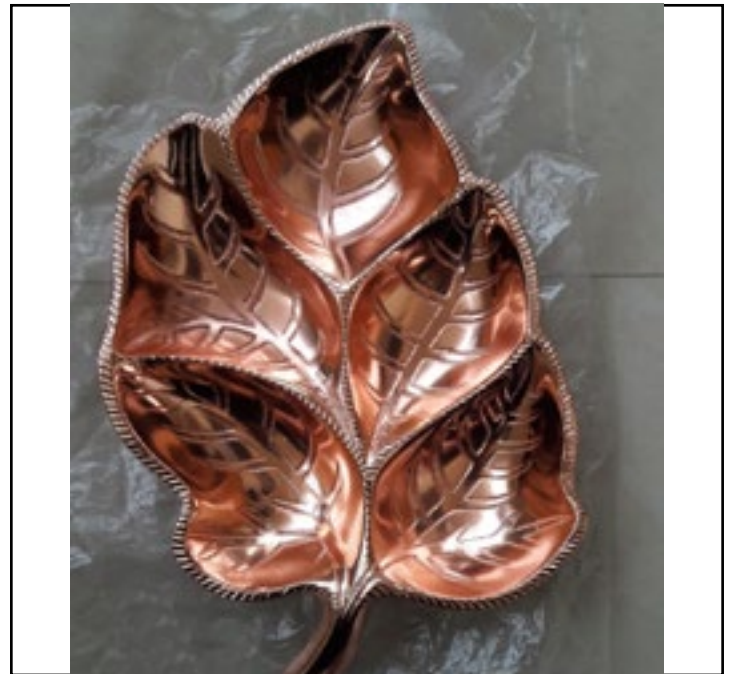

CS10

850/-

DUCK SHAPE CENTER TABLE BOWL

Duck shaped brass bowl intricately designed. Looks great in any part of the house

CS11

950/-

SECTION LEAF BOWL COPPER FINISH

Intricate leaf design in a 5 section bowl perfect for center table.