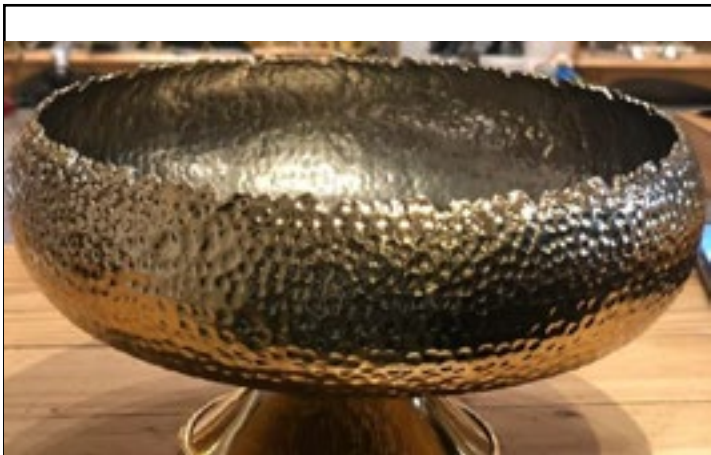

BRASS URLI WITH HANDLE

Urli made of brass sheet with handle to give exclusivity in this festive season.

CS05

1250/-

BRASS URLI WITH GHUNGROO

Finely attached ghongroo in the urli perfect for any puja occasion.

CS06

900/-

URLI WITH HAMMERED EFFECTS

Hammered style urli with a base gives a charismatic feel to your home.

CS07

1200/-

FLORAL DESIGN BRASS URLI

Floral design urli perfectly designed for the center of place to give welcoming feel.

CS08

1200/-